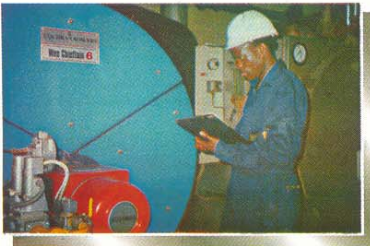

*Services
That Make a
Positive Difference*

Providing proactive engineering inspection services for boilers, air receivers, lifting equipment and transformers, IRPC combines practical hands-on experience with the latest state-of-the-art test equipment to promote equipment availability, safe operation and regulatory compliance. That is our....

ENGINEERING INSPECTION SERVICES

Our professionals are approved Factory Inspectors and registered Engineers with COREN in Nigeria and engineering bodies in UK and USA. We anticipate the operational exigencies of our clients and deliver on time.